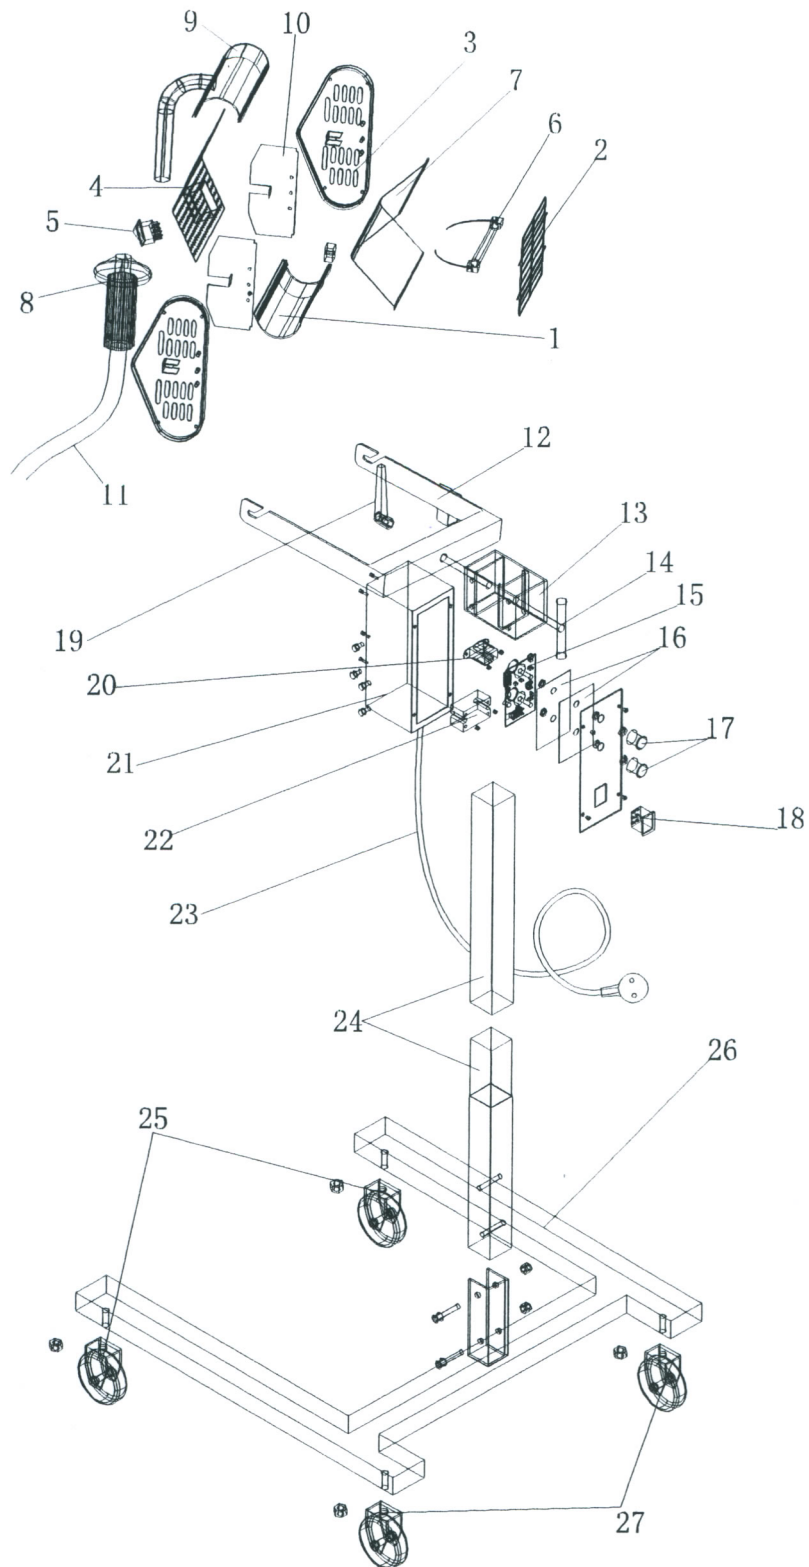

6. Spare Part List

Part list IR-B01					
S/N	Name of Parts	Item No	S/N	Name of Parts	Item No
1	Bent Plate	B01-1	15	Control Box	B01-15
2	Front Protective Net	B01-2	16	Insulation paper	B01-16
3	Side Panel of Emitter	B01-3	17	Small Button	B01-17
4	Rear Protective Net	B01-4			
5	Large Rocker Switch(Red)	B01-5	18	Large Rocker Switch(Red)	B01-18
6	Lamp Tube	B01-6	19	AM12 Adjustable Handle	B01-19
7	Main Reflector Panel	B01-7	20	230V/6W Transformer	B01-20
8	Rubber handle	B01-8	21	Control Box	B01-21
9	Bent Plate with Handle	B01-9	22	10A solid Relay	B01-22
10	Small Reflector Panel	B01-10	23	3*1.0 mm Power wire	B01-23
11	3*0.75mm Power Wire	B01-11	24	Square-tube Column	B01-24
12	U-Shape Support	B01-12	25	Front Wheel	B01-25
13	Locking Ring	B01-13	26	Pedestal	B01-26
14	Locking Ring with handle	B01-14	27	Real Wheel	B01-27